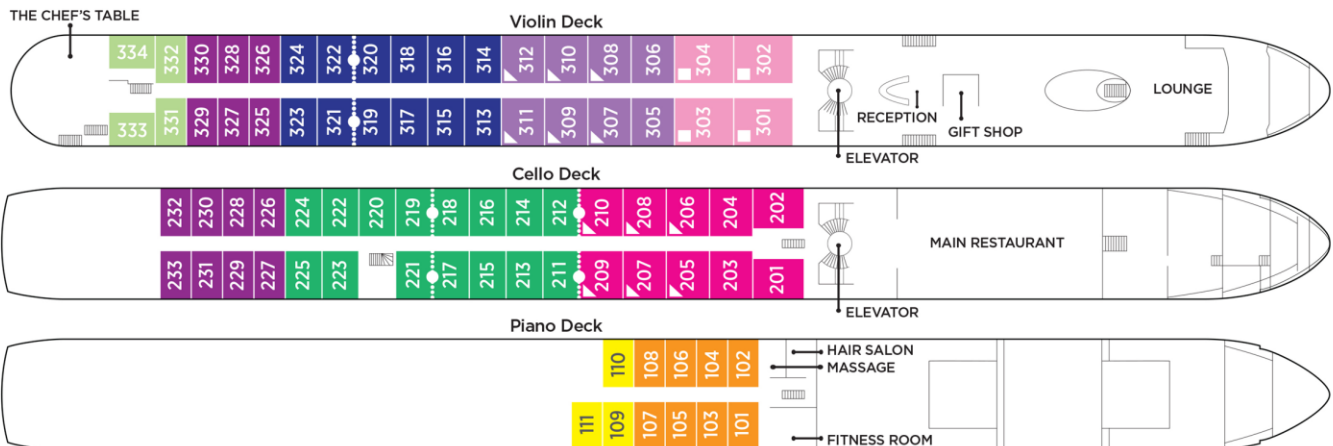

Elevator on AmaStella and AmaViola reaches the Violin and Cello Deck (does not reach the Piano or Sun Deck).

TECHNICAL DATA - AMAVIOLA

Built: 2016   **Length:** 443 ft.   **Width:** 38 ft.   **Crew:** 51   **Staterooms:** 78   **Passengers:** 156   **Registry:** Switzerland

Travel Protection: Please ask your Travel Advisor about your protection options or contact your local provider.

Terms & Conditions: All rates are per person in USD, based on double occupancy, in a Category BB stateroom. Solo travelers in a double occupancy must pay an additional single supplement amount before receiving any eligible discounts. Upgrades, optional land programs, port charges, airfares, visas, and gratuities are additional. Other restrictions may apply. For complete details, general information and terms & conditions, please contact your Travel Advisor. AmaWaterways reserves the right to revise any errors on the flyer. Itinerary and shore excursions are subject to change at any time without notice. CST#2065452-20.

V23OCT20JB